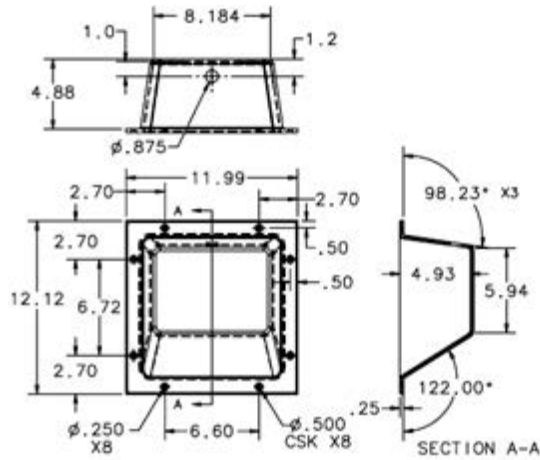

FA0028

FA0028 Light Box

1) Finish: Polished.