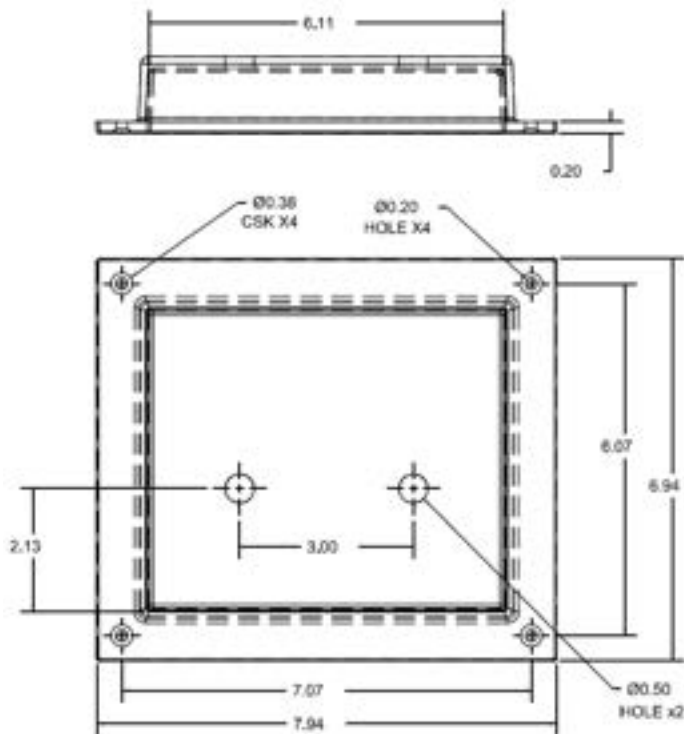

FA0032

FA0032 Light Box

1) Finish: Polished.

FA0035

FA0035 Recessed Housing w/ 2 Holes

1) Finish: Flange is polished.
Inside is ball-burnished.