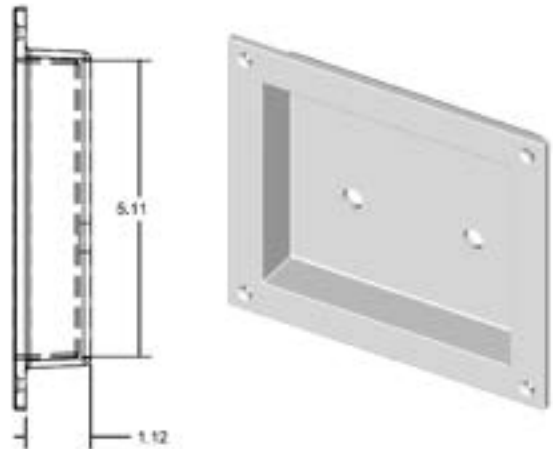

FA0035 Recessed Housing w/ 2 Holes

1) Finish: Flange is polished.
Inside is ball-burnished.