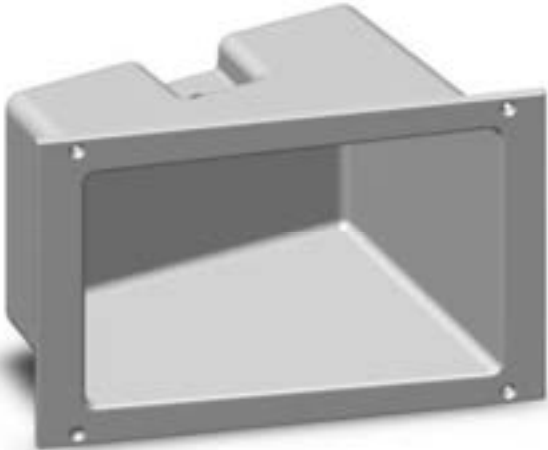

**FA0040**

**FA0040**

**Rightside Light Box  
Casting**

1) Finish: Exterior flange is polished.  
Interior is wheel-a-brated.

FA0041

**FA0041  
Leftside Light Box  
Casting**

1) Finish: Exterior flange is polished. Interior is wheel-a-brated.