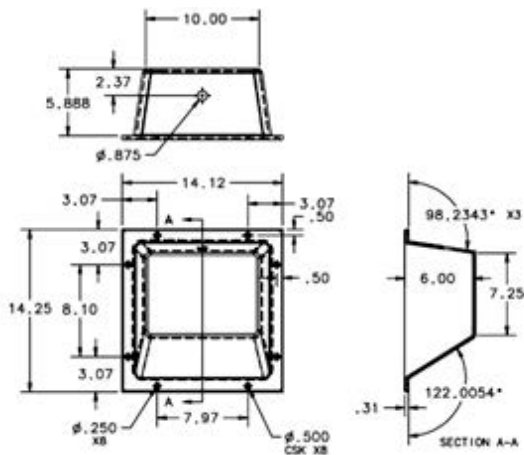

FA0029

FA0029 Light Box

1) Finish: Polished