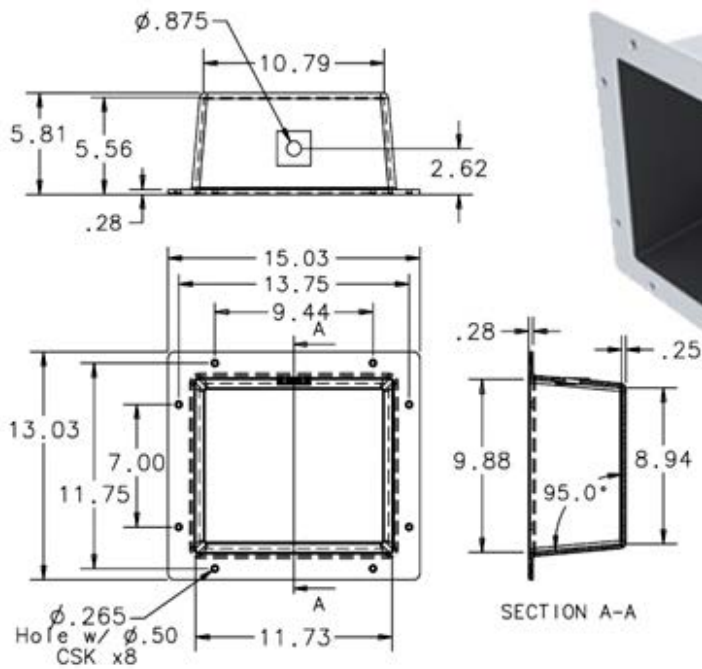

## FA0006 500 Watt Light Housing

1) Finish: Flange is polished.  
Inside is ball-burnished.