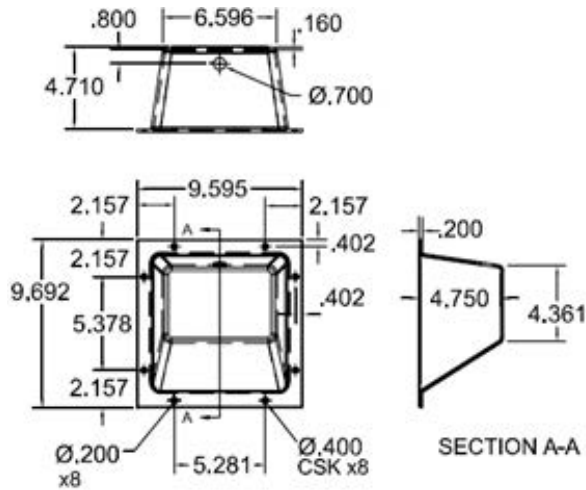

FA0032

FA0032 Light Box

1) Finish: Polished.

FA0035

FA0035 Recessed Housing w/ 2 Holes

1) Finish: Flange is polished.
Inside is ball-burnished.