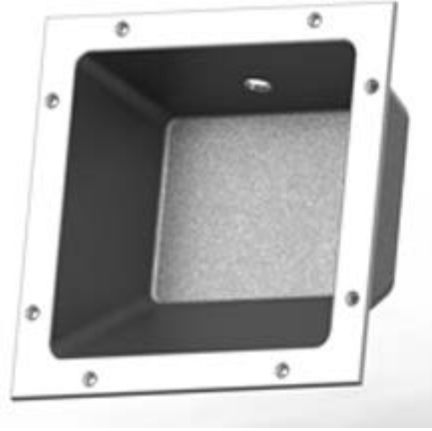

FA0028

FA0028 Light Box

1) Finish: Polished.