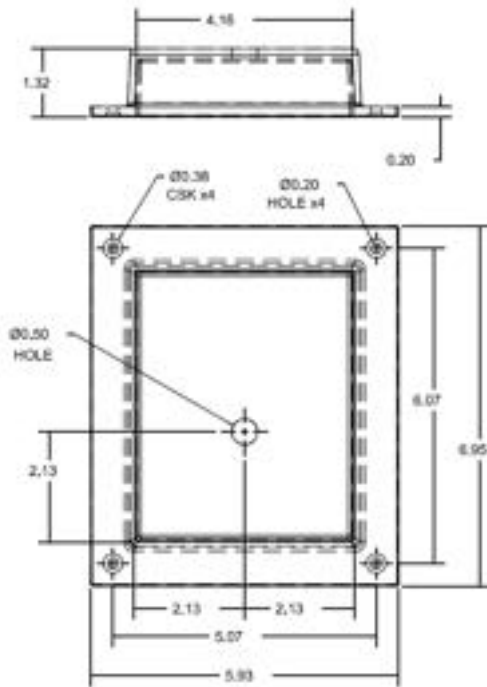

## FA0035 Recessed Housing w/ 2 Holes

1) Finish: Flange is polished.  
Inside is ball-burnished.

**FA0036**

**FA0036**

**Recessed Housing  
w/ 1 Hole**

1) Finish: Flange is polished.  
Inside is ball-burnished.