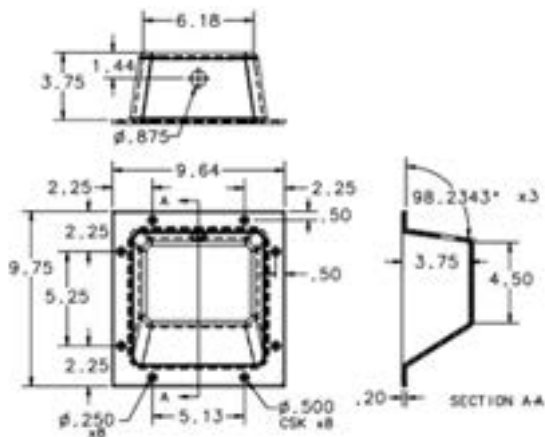

FA0027

FA0027 Light Box

) Finish: Polished.